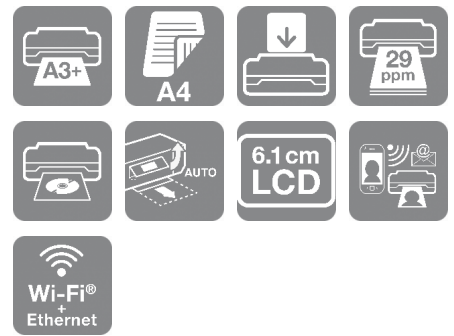

# Expression Photo HD XP-15000

DATASHEET / BROCHURE

Produce high-quality, glossy photos from Epson's smallest A3+ photo printer with Claria Photo HD Inks.

Create professional-looking photos up to A3+ at home with this compact and stylish photo printer. Enjoy natural and vibrant prints with greater detail thanks to the six colour Claria Photo HD Inks with red and grey. The XP-15000 also offers a suite of mobile printing apps and a large LCD screen.